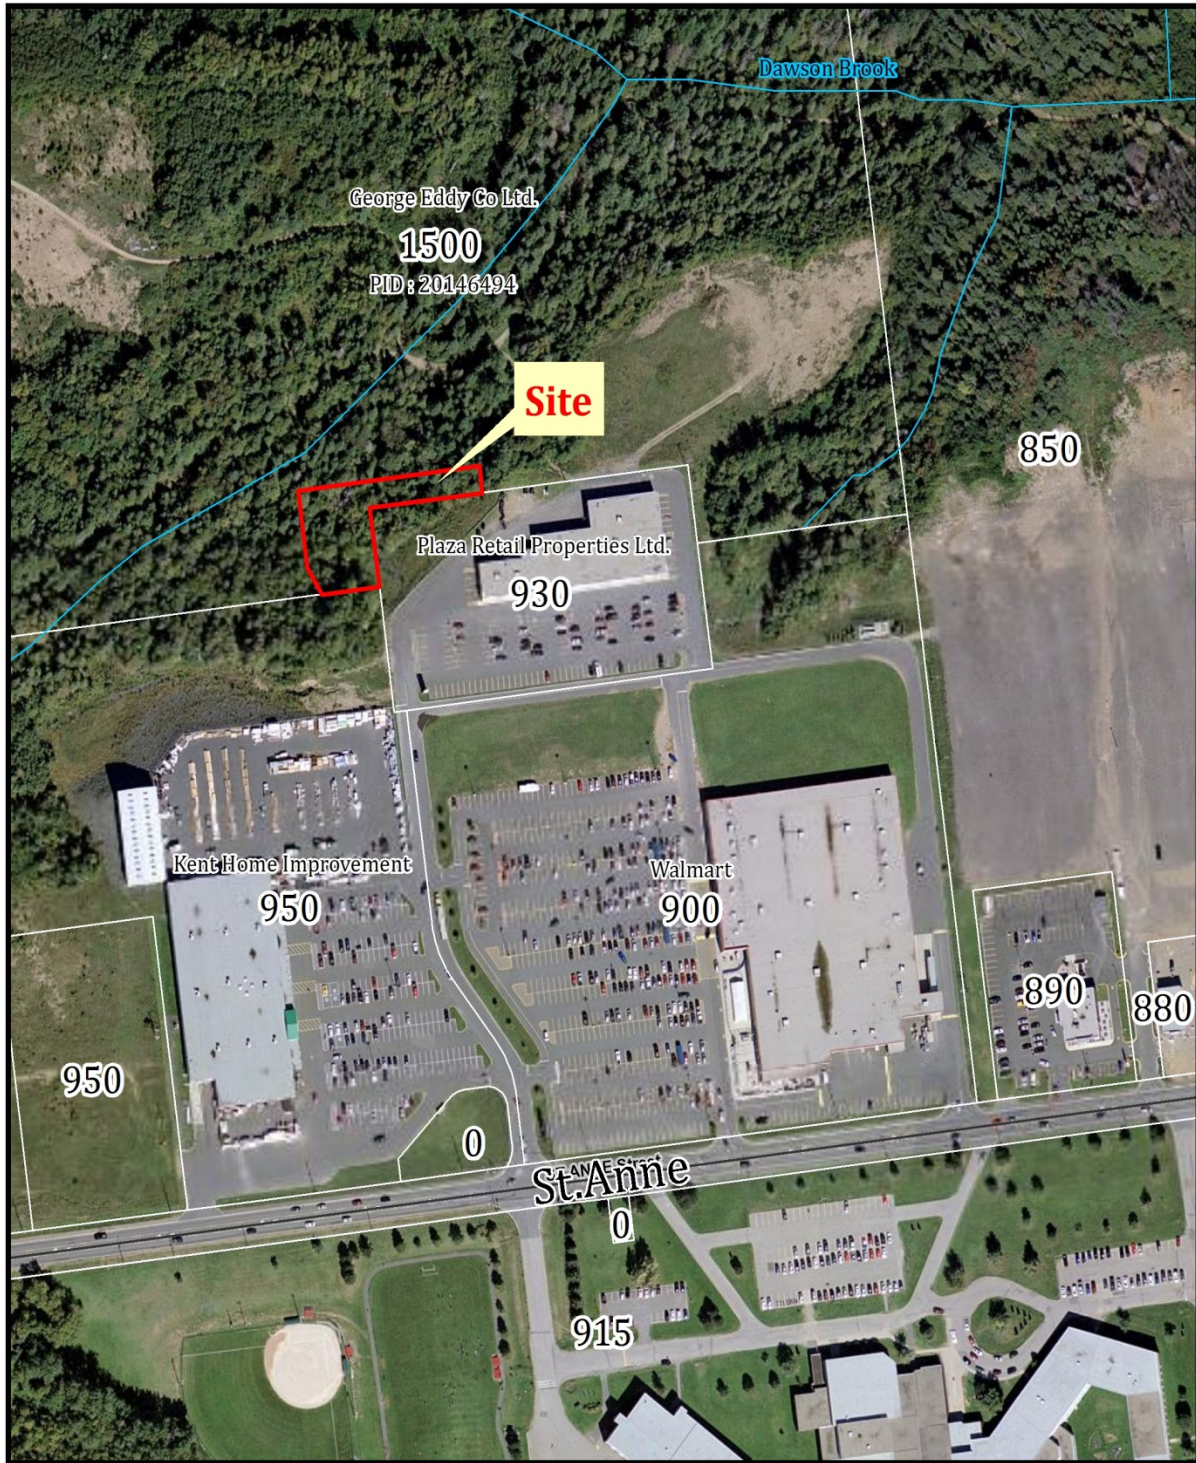

# Schedule "B" / Annexe "B"

**1500 St. Anne**

Source :

Scale / Échelle  
1 cm = 30 m

Bathurst

City of/Ville de Bathurst

Date: 2016-04-29